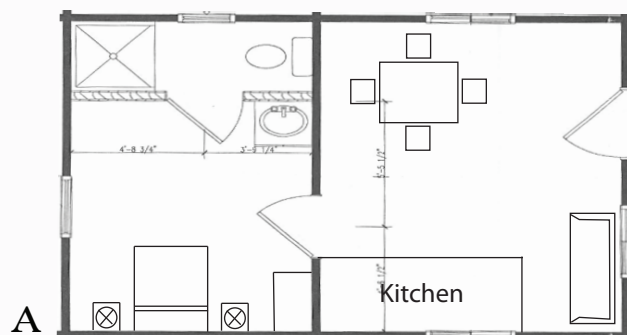

Lake Elmer Thomas Recreation Area

CABIN STYLE

Lake Elmer Thomas Recreation Area (LETRA) is Fort Sill's premier recreation destination meeting your recreation and lodging needs with close proximity to the Wichita Mountains Wildlife Refuge, Medicine Park, and Fort Sill. LETRA is located at the base of Mt. Scott on a 360 acre, no wake lake with year round camping availability and summer season recreation activities. (A) SERENITY-Small sleeps 4 persons (B) OUTDOORSMAN-Medium sleeps 6 (C) HERITAGE-Large sleeps 7.

Serenity

Outdoorsman

Heritage

Reservations and Information
580-442-5854
www.sill.armymwr.com

7463 Deer Creek Canyon Rd.,
Fort Sill, OK 73503
Phone: 580-442-5858

Features

LETRA CABINS

The cabins include kitchen with a fridge, microwave, coffee pot and 2-burner stove along with the needed utensils and cookware to prepare hot, steaming "camp" food!
Come stay with us and watch the sunset over Lake Elmer Thomas and Mount Scott from your front porch rocker!