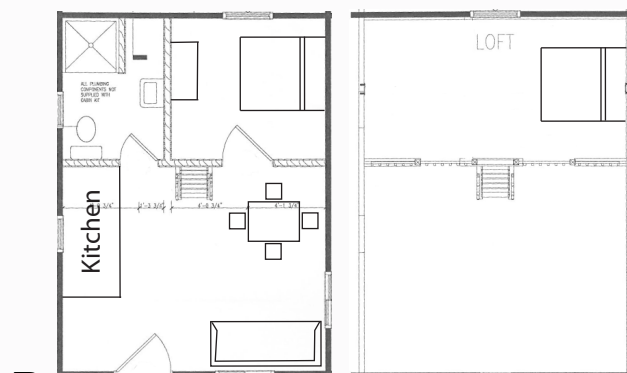

Lake Elmer Thomas Recreation Area

CABIN STYLE

Lake Elmer Thomas Recreation Area (LETRA) is Fort Sill's premier recreation destination meeting your recreation and lodging needs with close proximity to the Wichita Mountains Wildlife Refuge, Medicine Park, and Fort Sill. LETRA is located at the base of Mt. Scott on a 360 acre, no wake lake with year round camping availability and summer season recreation activities. (A) SERENITY-Small sleeps 4 persons (B) OUTDOORSMAN-Medium sleeps 6 (C) HERITAGE-Large sleeps 7.

Serenity

Outdoorsman

Heritage

Reservations and Information
580-442-5854
www.sill.armymwr.com

7463 Deer Creek Canyon Rd.,
Fort Sill, OK 73503
Phone: 580-442-5858

Features

LETRA CABINS

The cabins include kitchen with a fridge, microwave, coffee pot and 2-burner stove along with the needed utensils and cookware to prepare hot, steaming "camp" food!
Come stay with us and watch the sunset over Lake Elmer Thomas and Mount Scott from your front porch rocker!